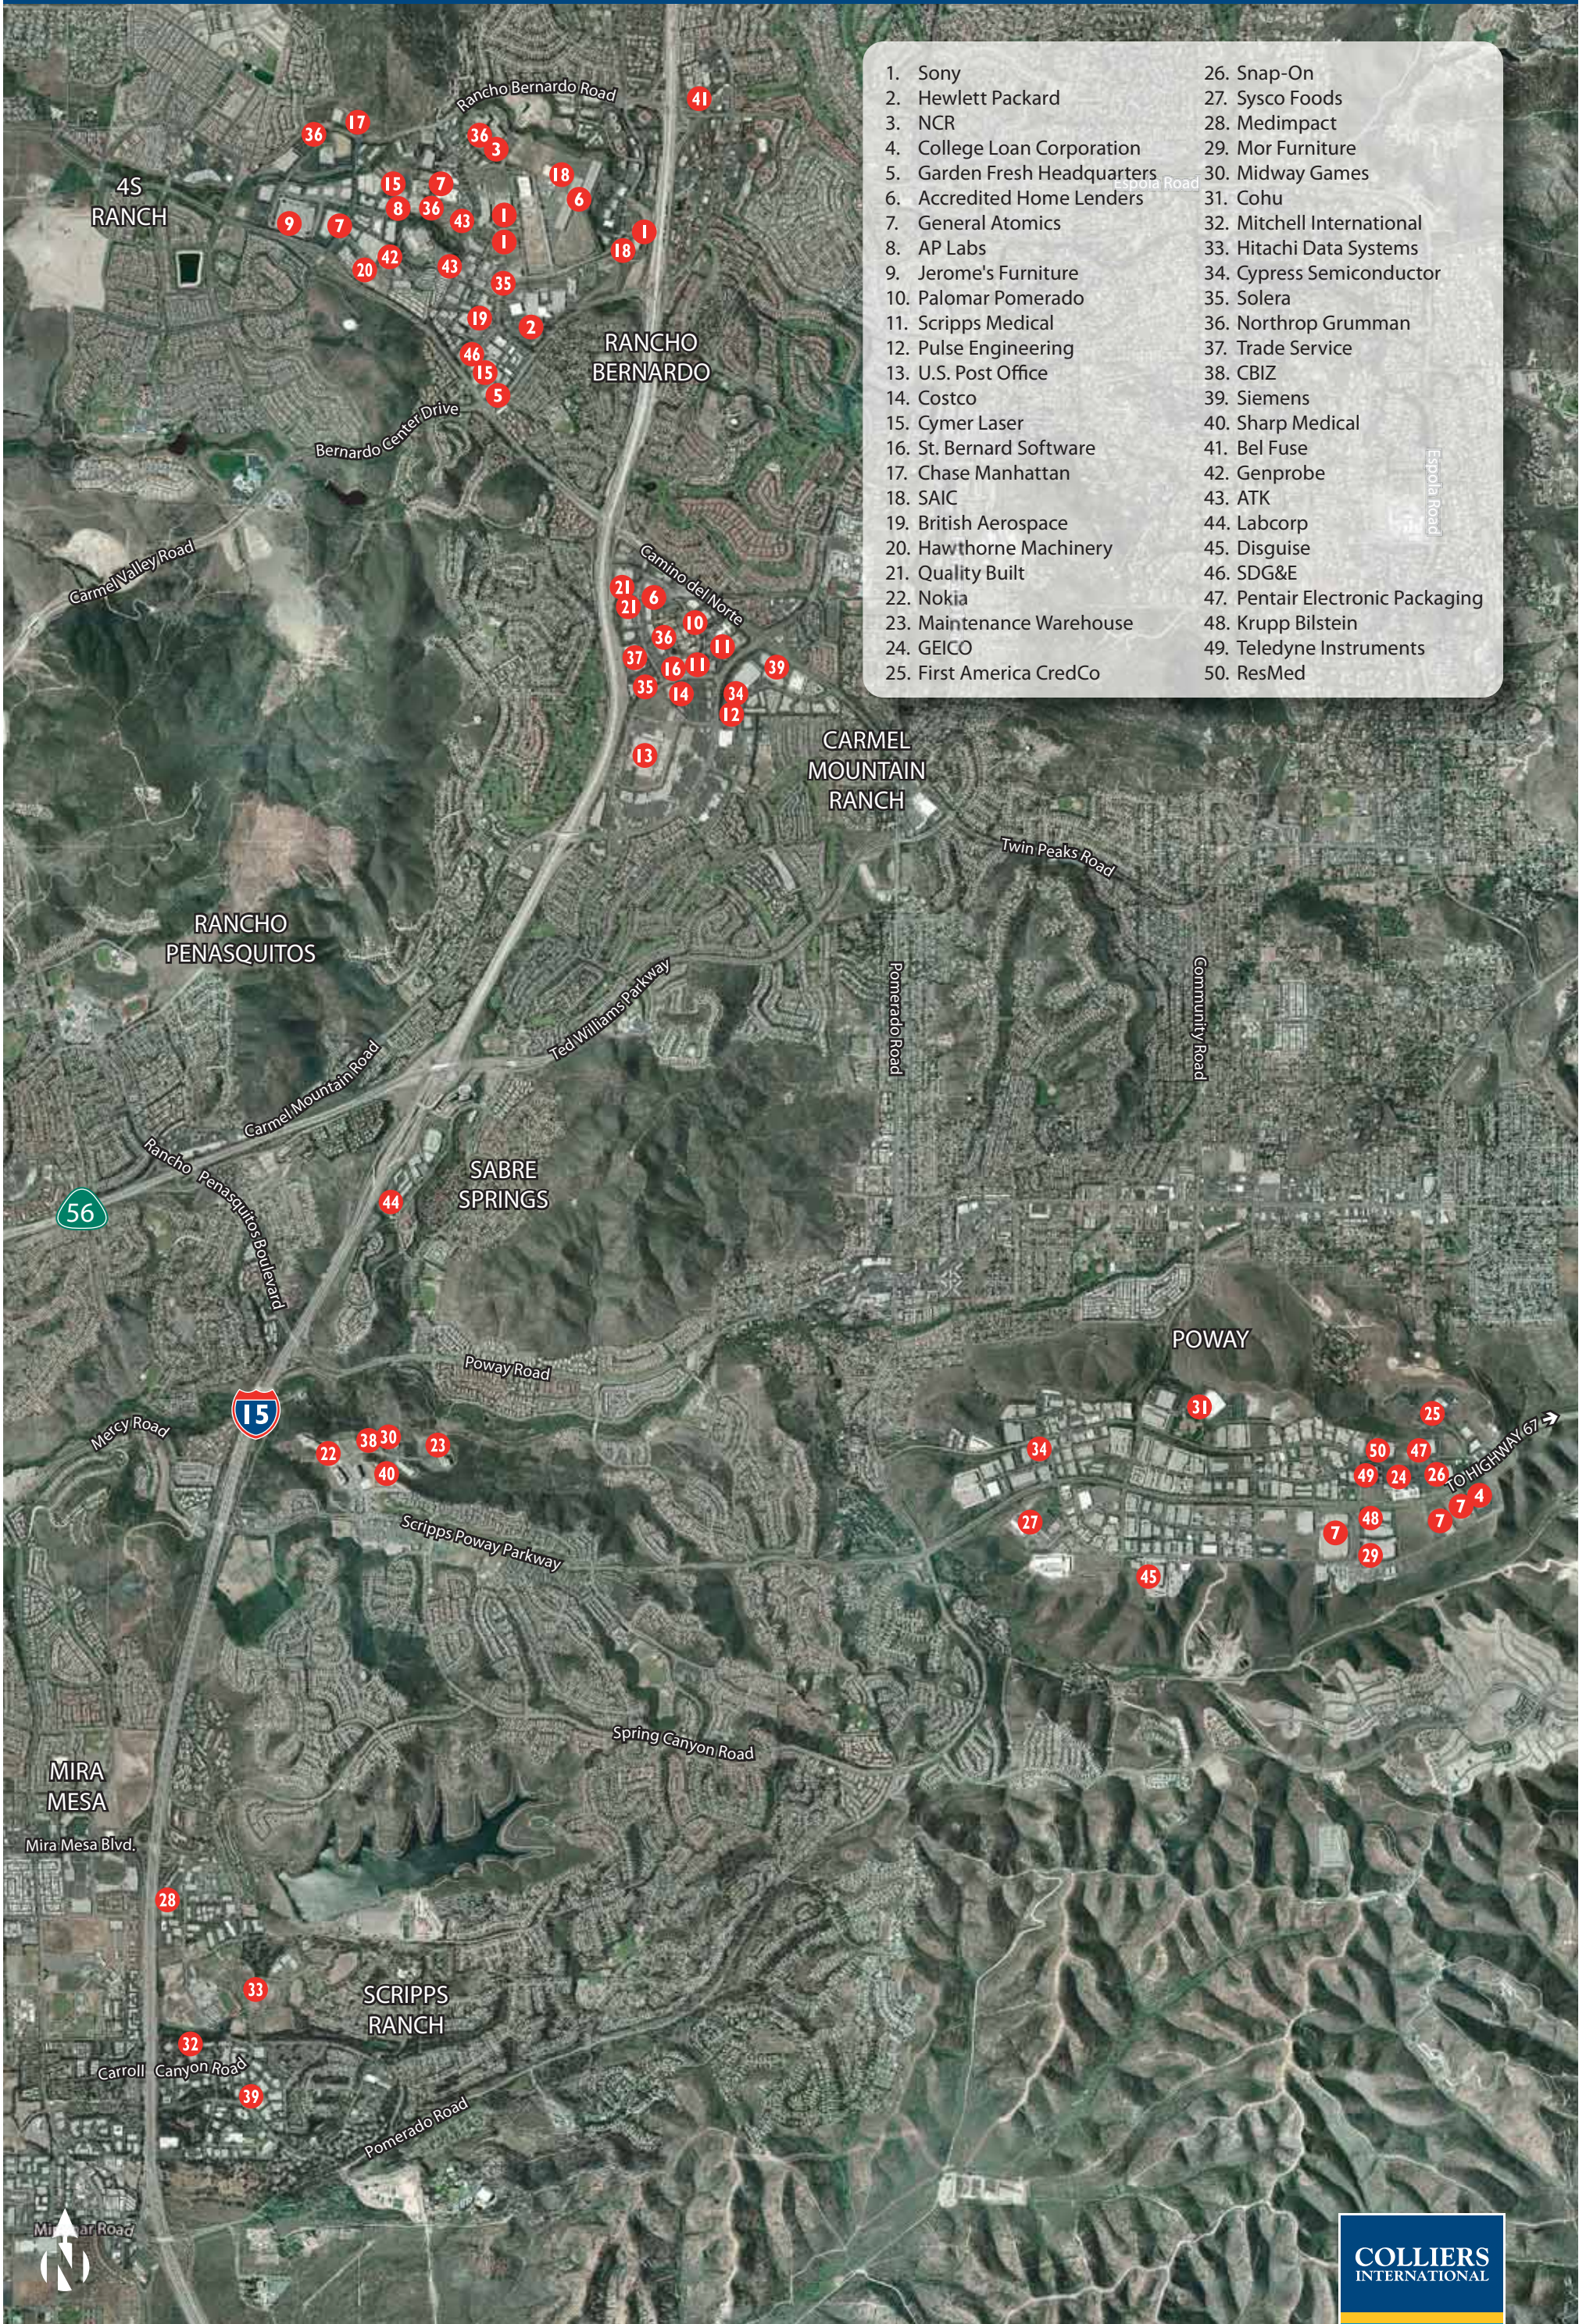

I-15 CORRIDOR CORPORATE NEIGHBORS

- | | |
|------------------------------|----------------------------------|
| 1. Sony | 26. Snap-On |
| 2. Hewlett Packard | 27. Sysco Foods |
| 3. NCR | 28. Medimpact |
| 4. College Loan Corporation | 29. Mor Furniture |
| 5. Garden Fresh Headquarters | 30. Midway Games |
| 6. Accredited Home Lenders | 31. Cohu |
| 7. General Atomics | 32. Mitchell International |
| 8. AP Labs | 33. Hitachi Data Systems |
| 9. Jerome's Furniture | 34. Cypress Semiconductor |
| 10. Palomar Pomerado | 35. Solera |
| 11. Scripps Medical | 36. Northrop Grumman |
| 12. Pulse Engineering | 37. Trade Service |
| 13. U.S. Post Office | 38. CBIZ |
| 14. Costco | 39. Siemens |
| 15. Cymer Laser | 40. Sharp Medical |
| 16. St. Bernard Software | 41. Bel Fuse |
| 17. Chase Manhattan | 42. Genprobe |
| 18. SAIC | 43. ATK |
| 19. British Aerospace | 44. Labcorp |
| 20. Hawthorne Machinery | 45. Disguise |
| 21. Quality Built | 46. SDG&E |
| 22. Nokia | 47. Pentair Electronic Packaging |
| 23. Maintenance Warehouse | 48. Krupp Bilstein |
| 24. GEICO | 49. Teledyne Instruments |
| 25. First America CredCo | 50. ResMed |